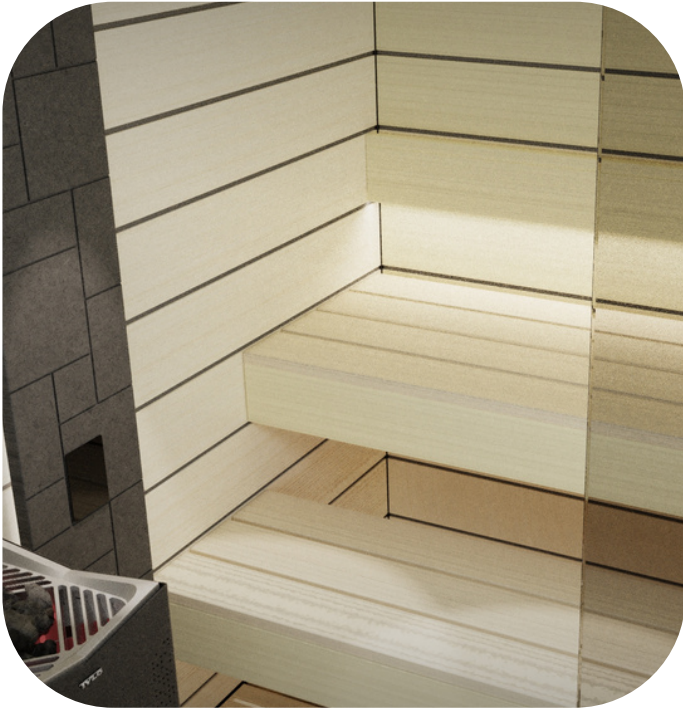

Exclusive, with attention to details

Reflection is designed with attention to detail and incorporates exclusive craftsmanship, high-end technical solutions for a comfortable and immersive sauna experience. The well-hidden electronics and lighting within the portal create a seamless and easy-to-use experience, allowing you to fully immerse yourself in the peaceful surroundings.

Experience the ultimate in relaxation with this exclusive high-end sauna, available in Glass Front and Glass Corner options. Immerse yourself in innovative technology and revel in the captivating ambiance created by its striking design with a stunning smoked glass that creates beautiful reflections and central portal.

Reflection is available in two stunning designs: Ribbed in Alder and Thermo Alder, and Wide in Aspen and Thermo Aspen. Customize your sauna ambiance using Bluetooth-controlled sound, while enjoying the perfect blend of light sources that enhance your overall relaxation.

Glass Front, or Glass Corner

When selecting your Reflection room, you have the option to personalize it by choosing between a Glass Front or a Glass Corner design. This allows you to tailor the layout and create a unique sauna experience that fits your preferences.