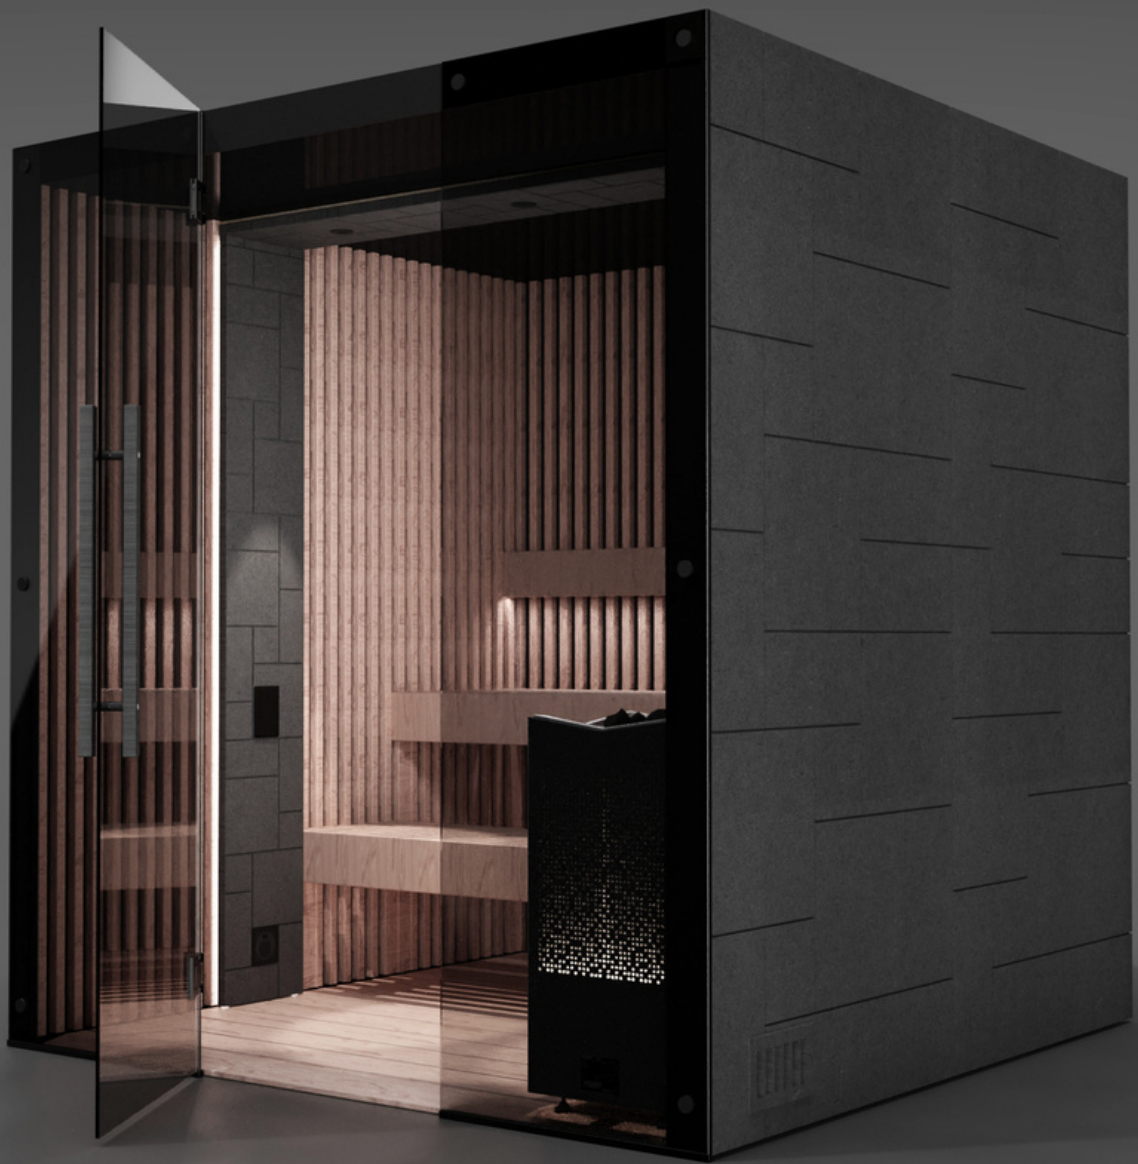

Features

- Built in light - spots x 3
- Valchromat handle
- Valchromat outside walls with milled pattern
- Flush mounted glass
- Smokey black tinted 8mm glass
- Neon LED in backrest
- Neon LED in portal
- Black hinges
- Black floor frame
- Optional floor